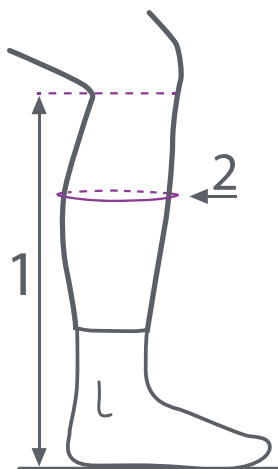

Riding boot Dorah

Size chart riding boot Dorah

Size:	36	37	38	39	40	41	42
1	44	45	46	47	47	47	48
2	34	35	36	36	37	38	39

Size chart riding boot Dorah Wide

Size:	36	37	38	39	40	41	42
1	44	45	46	47	47	47	48
2	36	37	38	38	39	40	40

Size chart in cm

Measuring guide

Find 1 by measuring your leg from the ground to hollow on the back of your knee.

Find 2 by measuring the circumference of your calf at the widest point.

Preferably measure while wearing riding breeches. Not with jeans or the bare leg.

Conversion chart

EU	UK	US	CM
36	3	5	22,9
37	4	6	23,8
38	5	6,5	24,3
39	6	7,5	25,1
40	7	8	25,4
41	8	9	26,3
42	9	9,5	26,9