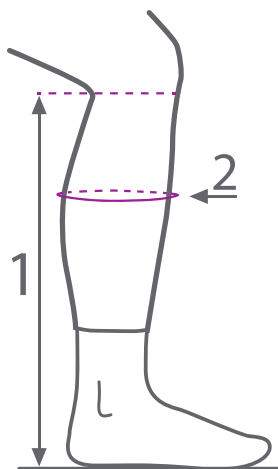

## Size chart outdoor boot Daan

Size:	36	37	38	39	40	41	42
1	39,5	40	40,5	41	41,5	42	42,5
2	38	38,5	39	39,5	40	40,5	41

Size chart in cm

## Measuring guide

**Find 1** by measuring your leg from the ground to hollow on the back of your knee.

**Find 2** by measuring the circumference of your calf at the widest point.

Preferably measure while wearing riding breeches. Not with jeans or the bare leg.