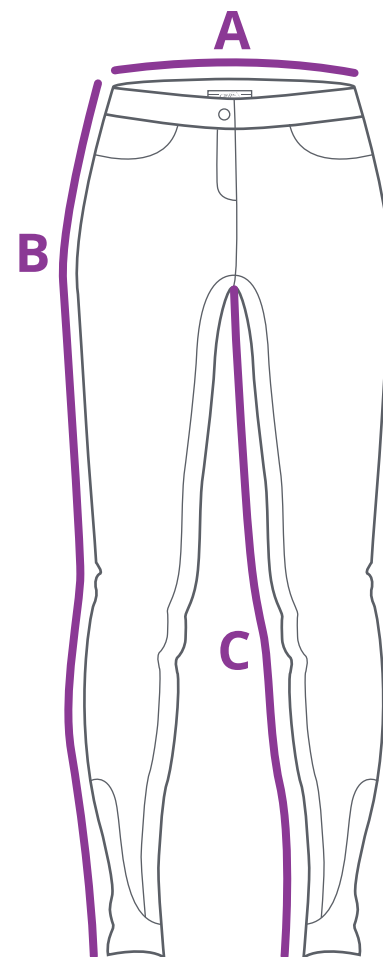

# Size chart Breeches

All measurements are listed in CM

## Ladies' breeches

	34	36	38	40	42	44	46	48
A	34	36	38	40	42	44	46	48
B	92	93	94	94	95	95	96	97
C	73	73	73	73	73	73	73	73

For high waist breeches, add 1,5 cm to size B.

## Junior breeches

	116	128	140	152	164	176
A	27	29	31	33	35	37
B	66	71	76	82	88	94
C	49	53	58	62	67	72

## Men's breeches

	44	46	48	50	52	44
A	36,5	38,5	40,5	42,5	44,5	46,5
B	92	94	96	98	100	102
C	73	73	74	74	75	75

A = 1/2 waist measurement

B = Side length including waistband

C = Inner leg length

\* Please note this is a guideline, a certain tolerance in measurements is allowed.