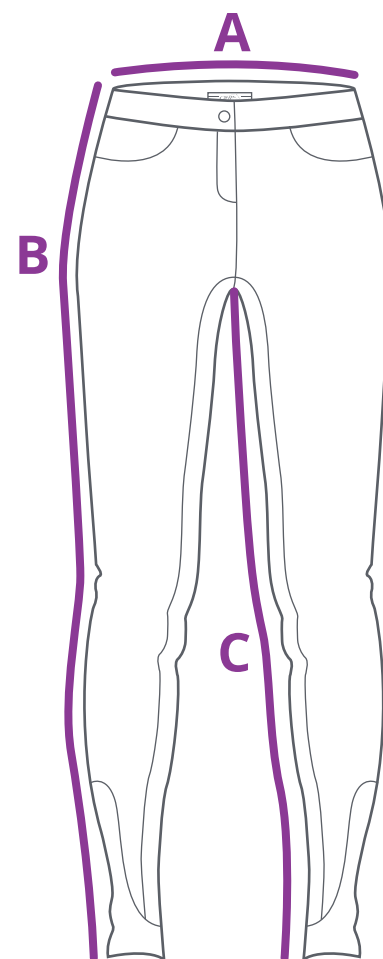

# Size chart Breeches

All measurements are listed in CM

## Ladies' breeches

	34	36	38	40	42	44	46	48
A	34	36	38	40	42	44	46	48
B	92	93	94	94	95	95	96	97
C	73	73	73	73	73	73	73	73

For high waist breeches, add 1,5 cm to size B.

## Junior breeches

	116	128	140	152	164	176
A	27	29	31	33	35	37
B	66	71	76	82	88	94
C	49	53	58	62	67	72

## Men's breeches

	44	46	48	50	52	44
A	36,5	38,5	40,5	42,5	44,5	46,5
B	92	94	96	98	100	102
C	73	73	74	74	75	75

A = 1/2 waist measurement

B = Side length including waistband

C = Inner leg length

\* Please note this is a guideline, a certain tolerance in measurements is allowed.