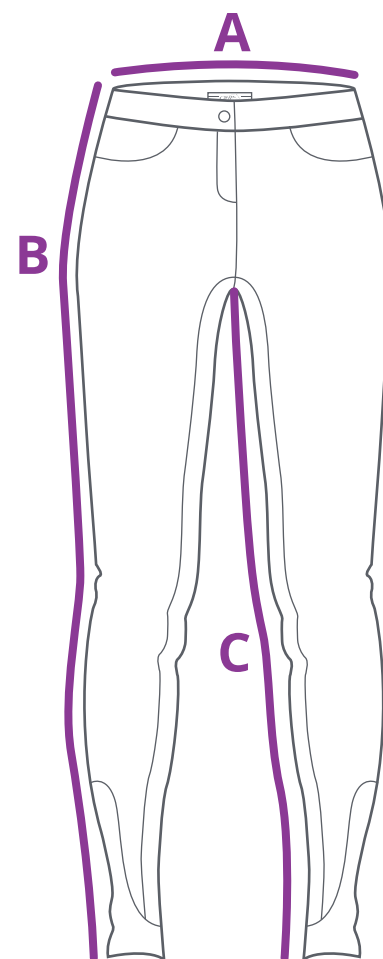

Size chart Breeches

All measurements are listed in CM

Ladies' breeches

	34	36	38	40	42	44	46	48
A	34	36	38	40	42	44	46	48
B	92	93	94	94	95	95	96	97
C	73	73	73	73	73	73	73	73

For high waist breeches, add 1,5 cm to size B.

Junior breeches

	116	128	140	152	164	176
A	27	29	31	33	35	37
B	66	71	76	82	88	94
C	49	53	58	62	67	72

Men's breeches

	44	46	48	50	52	44
A	36,5	38,5	40,5	42,5	44,5	46,5
B	92	94	96	98	100	102
C	73	73	74	74	75	75

A = 1/2 waist measurement

B = Side length including waistband

C = Inner leg length

* Please note this is a guideline, a certain tolerance in measurements is allowed.