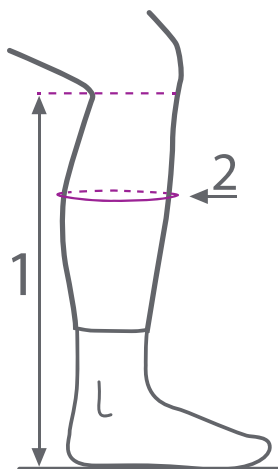

Riding boot Julia junior

Size chart riding boot Julia

Size:	30	31	32	33	34	35	36	37	38	39	40
1	29	30	31	32	33	35	37	39	41	44	46
2	23	24	25	26	27	28	29,5	30,5	32	32,5	34

Size chart riding boot Julia Wide

Size:	35	36	37	38	39	40
1	35	37	39	41	44	46
2	29,5	31	32,5	34	34	36

Size chart in cm

Measuring guide

Find 1 by measuring your leg from the ground to hollow on the back of your knee.

Find 2 by measuring the circumference of your calf at the widest point.

Preferably measure while wearing riding breeches. Not with jeans or the bare leg.

Conversion chart

EU	UK	US	CM
30	11,5	12,5	18,7
31	12,5	13,5	19,7
32	13	2	20,1
33	1	2	20,7
34	2	3	21,4
35	2,5	3,5	22
36	3,5	4,5	22,5
37	4,5	5,5	23,4
38	5,5	6,5	23,8
39	6	7	24,6
40	6,5	7,5	25,1